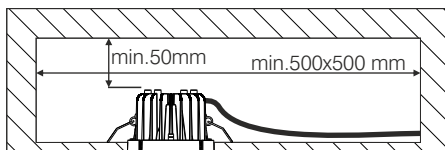

Leuchte ist nicht geeignet zur Abdeckung
mit Isoliermaterial!
Luminaire is not suitable for covering
with insulating material!

optional für Metall-, Holz- oder Gipskarton-Decken
optional for metal, timber or drywall ceilings

**Leuchte ohne Anschlußklemme.
Für den Anschluss können Hinweise
von Fachpersonen erforderlich sein!**