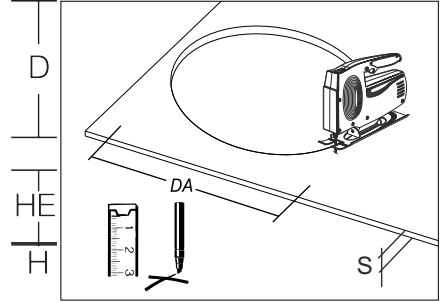

INSTRUCTION

26-2017

Ledona Eco

901434.002.1

IP 65 IK07

220 - 240 V / 50/60 Hz

3 x 1,0 mm²

901434.002.1	D 180, H 3	DA 160, HE 90, S 1-20 mm	LED	18,4 W	0,98 kg
Φ	EEK _{LED}	EEK	CRI	CCT	
1550 lm	A	A+	83	4000K	