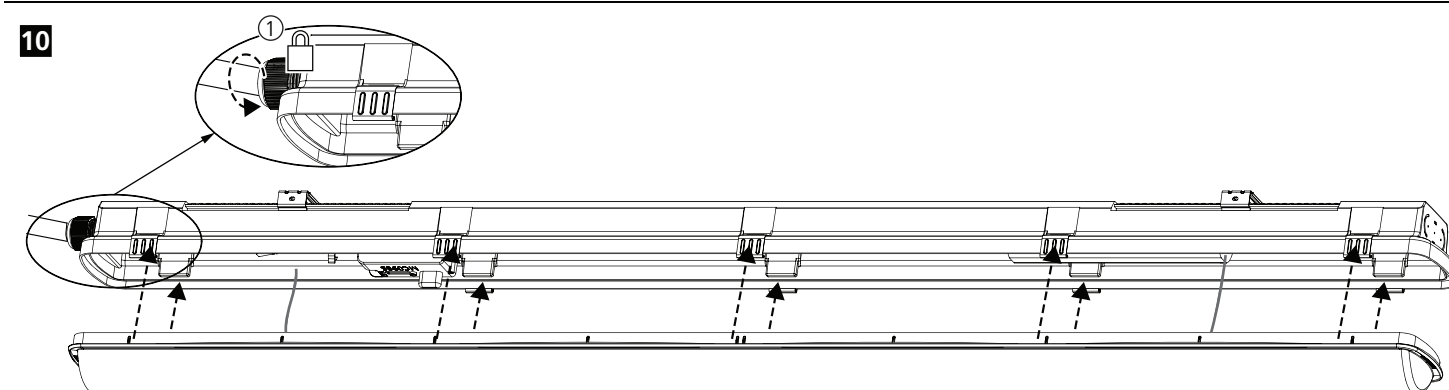

IS500  $\sim$  220-240 V 50/60 Hz

IS1600  
 IS2386

Dimensions: L (Length), H (Height), W (Width), F (Mounting hole distance), E (Mounting hole diameter)

	L	H	W	F	E
600mm	650	88	89	370	100
1200mm	1200	88	89	820	200
1500mm	1500	88	89	1120	200

**1**

IP54 x2  
 IP66 x1  
 x2  
 x4  
 x2  
 x4  
 0010369  
 IP66  
 x2  
 0010362  
 x2

**2**

**3**  $\sim$  230-240V

a b c d e f g h i  
 L1200mm d e f  
 L1500mm g h i

**4** a to h  $\checkmark$  i  $\times$

a  
 b c  
 d e f  
 g h  
 i  
 20  
 IP54

**5**

1  
 2

x6 - 600mm LED  
x10 - 1200mm LED  
x12 - 1500mm LED