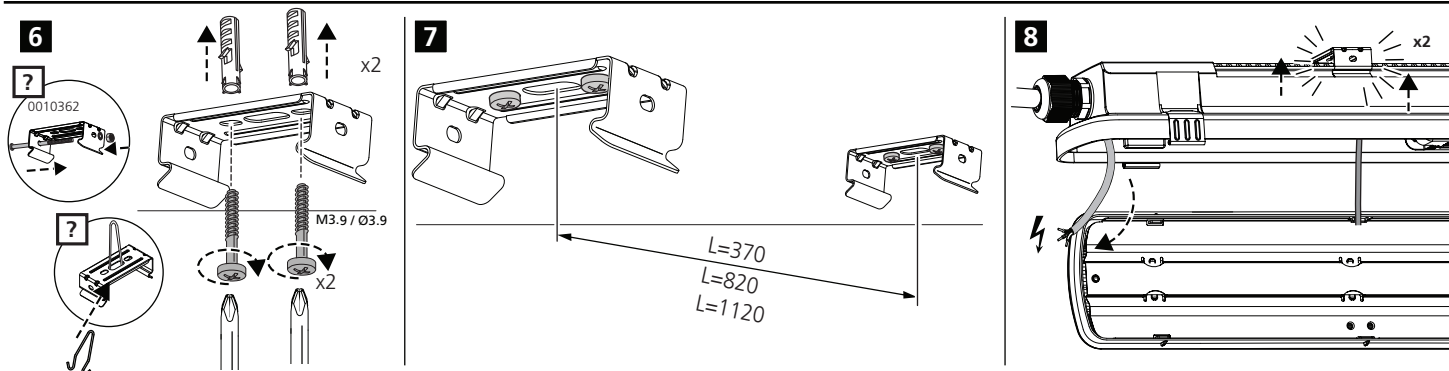

IS500  $\sim$  220-240 V 50/60 Hz

IS1600  
 IS2386

Dimensions: L (Length), H (Height), W (Width), F (Mounting hole distance), E (Mounting hole diameter)

	L	H	W	F	E
600mm	650	88	89	370	100
1200mm	1200	88	89	820	200
1500mm	1500	88	89	1120	200

**1**

IP54 x2  
 IP66 x1  
 x2  
 x4  
 x2  
 x4  
 0010369  
 IP66  
 x2  
 0010362  
 x2

**2**

**3**  $\sim$  230-240V

a b c d e f g h i  
 L1200mm d e f  
 L1500mm g h i

**4** a to h  $\checkmark$  i  $\times$

a  
 b c  
 d e f  
 g h  
 i  
 20  
 IP54

**5**

1  
 2

x6 - 600mm LED  
x10 - 1200mm LED  
x12 - 1500mm LED