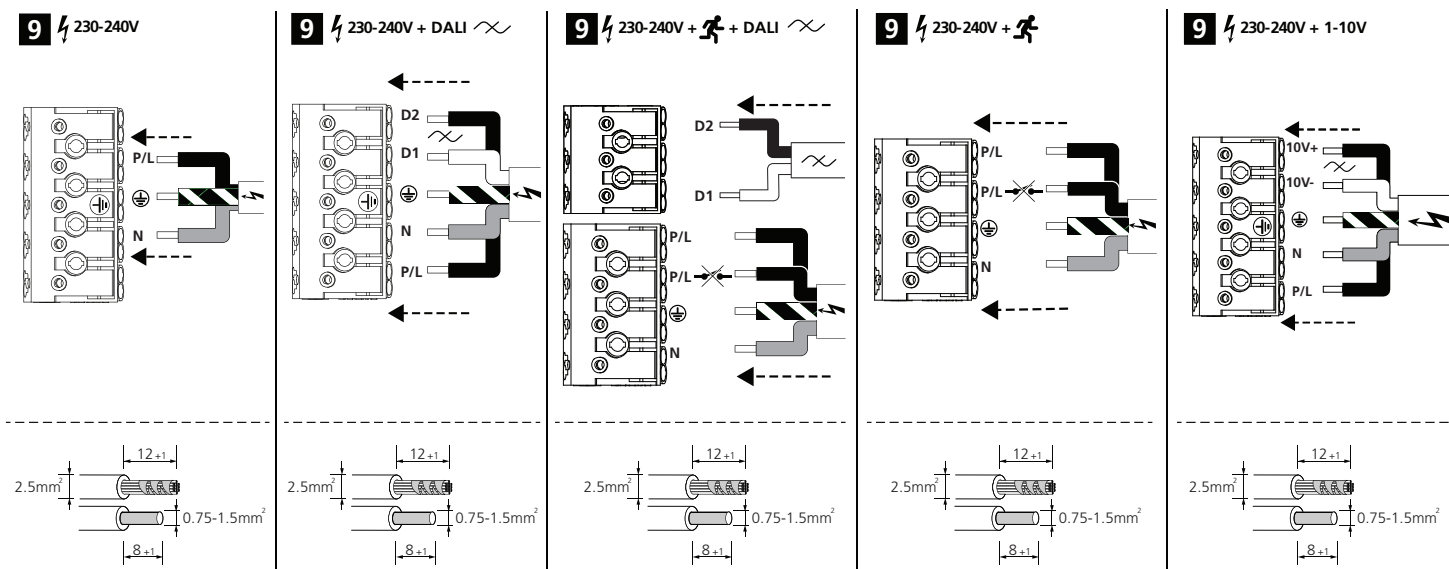

IS500  $\sim$  220-240 V 50/60 Hz

IS1600  
 IS2386

Dimensions: L (Length), H (Height), W (Width), F (Mounting hole distance), E (Mounting hole diameter)

	L	H	W	F	E
600mm	650	88	89	370	100
1200mm	1200	88	89	820	200
1500mm	1500	88	89	1120	200

**1**

IP54 x2  
 IP66 x1  
 x2  
 x4  
 x2  
 x4  
 0010369  
 IP66  
 x2  
 0010362  
 x2

**2**

**3**  $\sim$  230-240V

a b c d e f g h i  
 L1200mm d e f  
 L1500mm g h i

**4** a to h  $\checkmark$  i  $\times$

a  
 b c  
 d e f  
 g h  
 i  
 20  
 IP54

**5**

1  
 2

x6 - 600mm LED  
x10 - 1200mm LED  
x12 - 1500mm LED