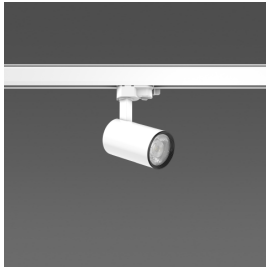

INSTRUCTION

Calido
742130.002

RZB
LIGHTING

~ 220 - 240 V 50/60 Hz IP 20

742130.002

D 65, H 164

490 g

LED